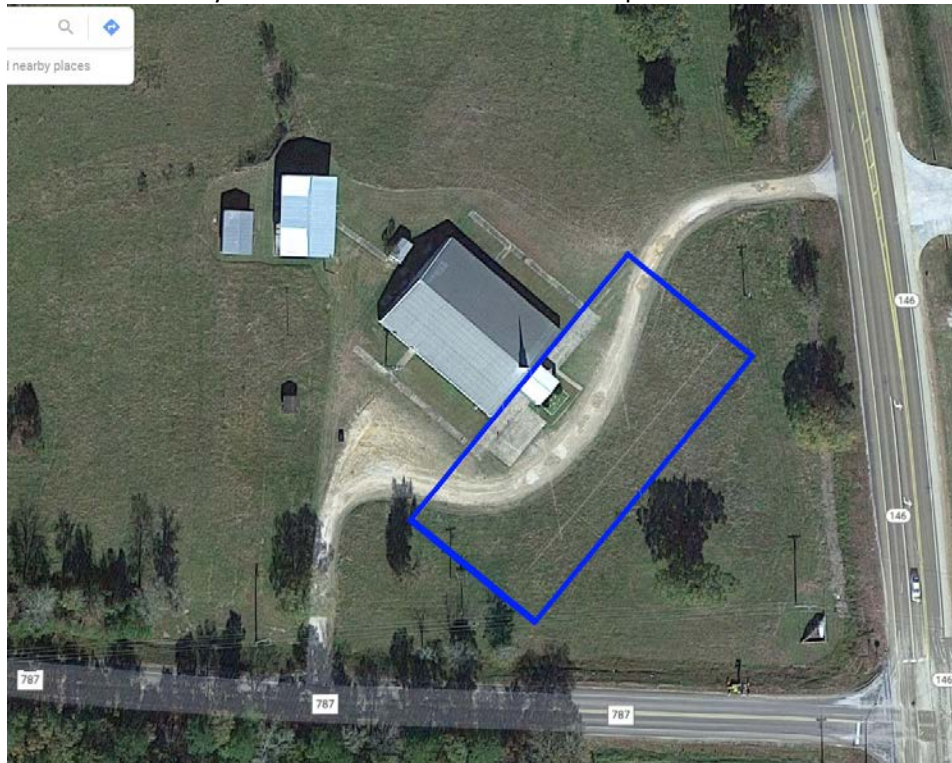

Rye

Rainbow Baptist Church